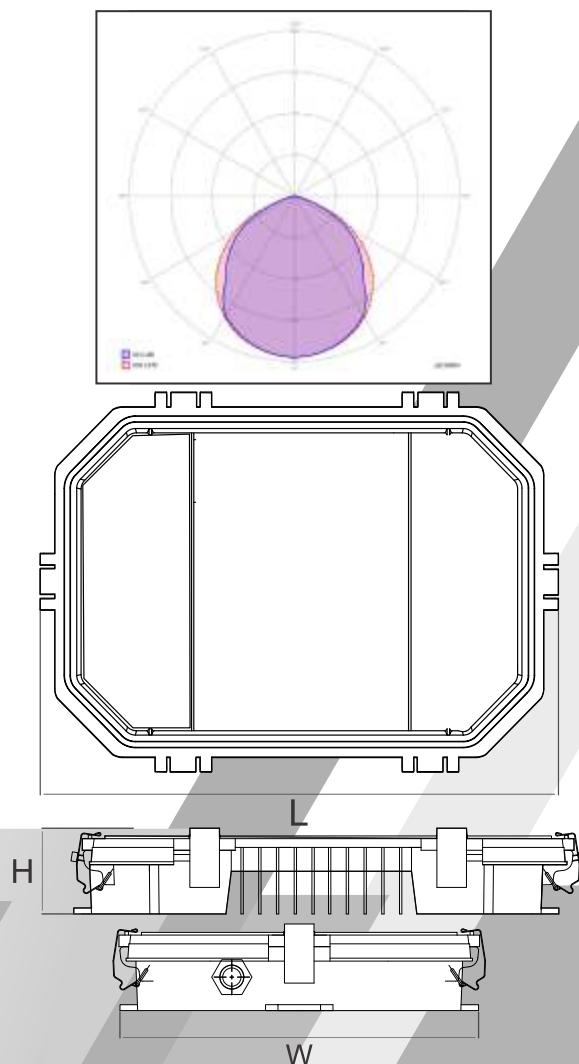

### Photometric Data:

Model Name	NGBP-Exn LED PRO			
Rated Wattage(W)	40W	55W	72W	102W
Amperage	700mA	1050mA	700mA	1050mA
Luminous Efficacy (system)	119lm/W	119lm/W	119lm/W	119lm/W
Luminous Flux (system)	4760lm	6545lm	8568lm	12138lm
Colour Rendering Index	>Ra70	>Ra70	>Ra70	>Ra70
Colour Temperature	4000K (3000K / 5000K available on request)			
Rated Voltage	220V-240V AC, 50/60Hz			
Ingress Protection Grade	IP66			
Ambient Temperature	-20°C to +40°C			
Power Factor	>0,95			
Rated Lifetime	60 000 Hr.			
Installation	Wall, Ceiling, Bracket and Pole mounting			
Dimensions	L x W x H			
	410x303x72mm			
Weight	4.8kg (5kg box)			
Classification	Zone 2 (Gas) & Zone 21 - Zone 22 (Dust)			
Ex-Mark	Ex nA mb IIC T4 Gc IP66 / Ex tb IIIC T135°C Db IP66			