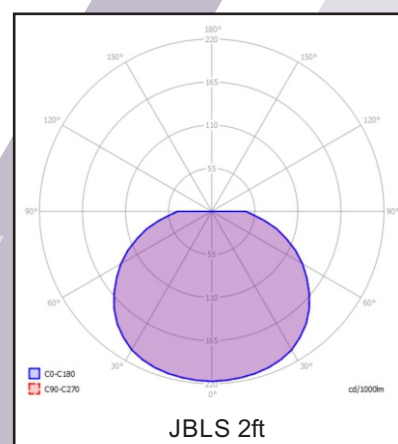

**Emergency Mode:** Emergency options available on request.

**Photometric Data:** Photometric files available on request.

**Warranty:** 5 Year

| Model Name                 | JBA LED 2ft (600mm)                      |           |           |           |
|----------------------------|--|-----------|-----------|-----------|
| Amperage                   | 500mA                                    | 350mA     | 500mA     | 350mA     |
| Rated Wattage(W)           | 28W                                      | 36W       | 53W       | 68W       |
| Luminous Efficacy (system) | 136.5lm/W                                | 136.5lm/W | 136.5lm/W | 136.5lm/W |
| Luminous Flux (system)     | 3822lm                                   | 4914lm    | 7235lm    | 9282lm    |
| Colour Temperature         | 4000K                                    |           |           |           |
| Colour Rendering Index     | >Ra80                                    |           |           |           |
| Rated Voltage              | 220V-240V AC, 50/60Hz                    |           |           |           |
| Ingress Protection Grade   | IP65                                     |           |           |           |
| Ambient Temperature        | -15°C to +35°C                           |           |           |           |
| Power Factor               | >0,96                                    |           |           |           |
| Rated Lifetime             | 50 000 Hr.                               |           |           |           |
| Installation               | Wall, Ceiling, Bracket and Pole mounting |           |           |           |
| Dimensions                 | L x W x H (2ft)                          |           |           |           |
|                            | 600x172x115mm                            |           |           |           |
| Weight                     | 3,6kg                                    |           |           |           |