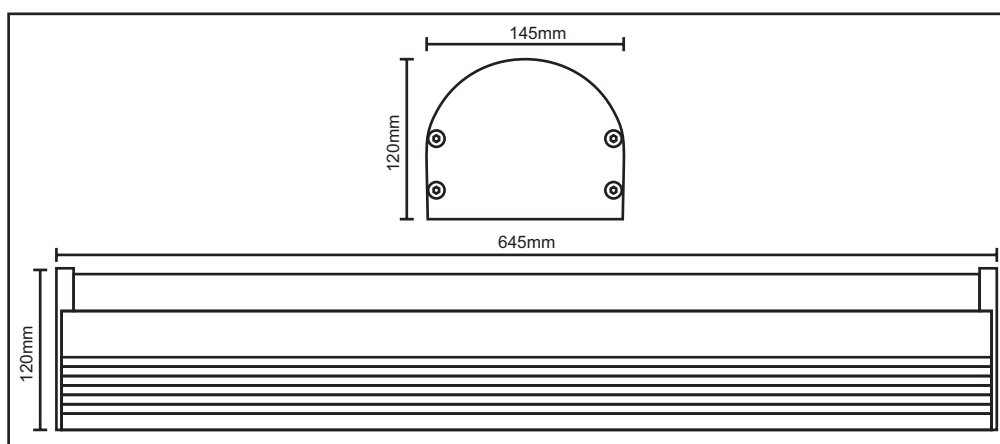

JBA LED

Applications: All non-hazardous areas, Industrial sites, Warehouses, Public Buildings, Underground Parking areas and Various Mining areas.

Body: Body manufactured from extruded aluminium with a UV stabilized smooth clear polycarbonate lens and polycarbonate endcaps, fitted to the body. The luminaire is held together with 8 stainless steel screws.

Lens: Moulded Polycarbonate lens, clear or frosted versions available.

Gasket: Rubber gasket.

Control Gear: Gear tray carries the LED driver and LED strips, and also acts as a reflector.

Cable Entry: One 20mm gland entry is provided with IP gland.

Mounting: By means of a special mounting bracket (provided) for surface, wall and ceiling mounting

Ambient Temperature Rating: -15°C - +35°C

Ingress Protection Grade: IP65 standard/IP66 on request.

Emergency Mode: Emergency options available on request.

Photometric Data: Photometric files available on request.

Warranty: 5 Year

Model Name	JBA LED 2ft (600mm)			
Amperage	500mA	350mA	500mA	350mA
Rated Wattage(W)	28W	36W	53W	68W
Luminous Efficacy (system)	136.5lm/W	136.5lm/W	136.5lm/W	136.5lm/W
Luminous Flux (system)	3822lm	4914lm	7235lm	9282lm
Colour Temperature	4000K			
Colour Rendering Index	>Ra80			
Rated Voltage	220V-240V AC, 50/60Hz			
Ingress Protection Grade	IP65			
Ambient Temperature	-15°C to +35°C			
Power Factor	>0,96			
Rated Lifetime	50 000 Hr.			
Installation	Wall, Ceiling, Bracket and Pole mounting			
Dimensions	L x W x H (2ft)			
	600x172x115mm			
Weight	3,6kg			

Nordland reserves the right to change any specification or design without prior notice.