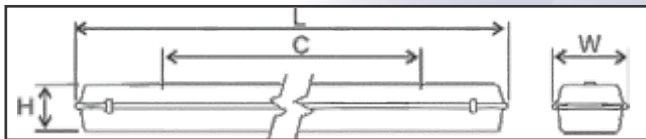

Ex nA IIC T4 Gc IP66

Ex tb IIIC T85°C Db IP66

Please Note:

Wired gear trays are available separately for all the below mentioned models.

Model Name	Dimensions (mm)				No. Lamps (w)	Mass (kg)
	L	W	H	C		
JBP 218 W Ex n	700	172	115	500	2x18W T8	4
JBP 236 W Ex n	1310	172	115	800	2x36W T8	5
JBP 258 W Ex n	1610	172	115	1100	2x58W T8	7
JBP 218 W Ex n/Em	700	172	115	500	2x18W T8	5.5
JBP 236 W Ex n/Em	1310	172	115	800	2x36W T8	7
JBP 258 W Ex n/Em	1610	172	115	1100	2x58W T8	9