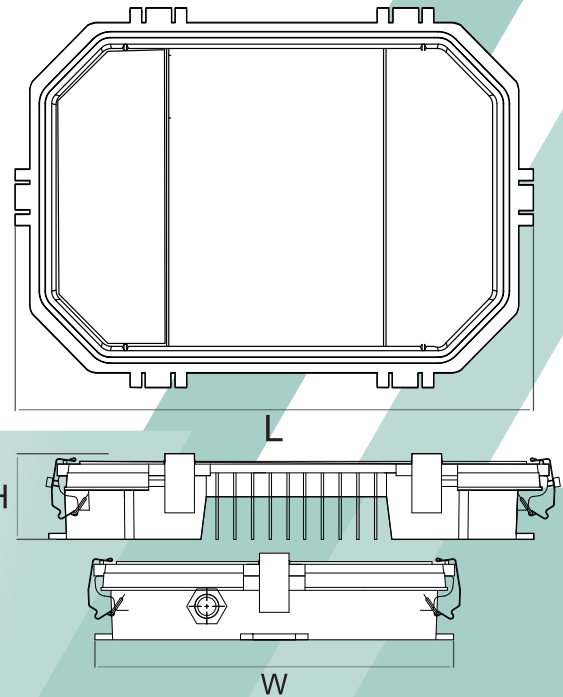

Housing: Manufactured from high pressure die cast aluminium, with a heavy duty toughened smooth clear glass refractor, fitted into a die cast aluminium frame.

Frame: The frame is held in place with 6 stainless steel hex head screws.

Gasket: Round silicone sponge gasket retainer within a recess in the cast aluminium base provides a seal for outdoor use.

Control Gear: Constant Current LED driver 220V/240V, 50/60Hz

Screws: All external screws are made of stainless steel.

Cable Entry: Single compression gland for cable diameter 8-11mm.

Mountings: The body incorporates many choices of mounting options including: flood, wall, ceiling brackets, angled wall brackets, anti-vibration brackets, pole mounting brackets and angled post top brackets.

LED: The bulkhead is designed to operate with various LED wattages.

Emergency Mode: Emergency options available on request.

Rated Lifetime: 60 000 Hr. (L70/B10)

Warranty: 5 Years

Photometric Data: Photometric file available on request.

Note: Lightning Protection: All electronic products such as light fittings and computers are subject to violent destruction when struck by lightning. An independent lightning protection device, well earthed, needs to be inserted in the supply line before the lighting circuit, where any electronic control gear is used in light fittings. Control gear damaged by lightning is not covered under guarantee.

Photometric Data:

Model Name	NGB - LED			NGB - LED PRO				
Rated Wattage(W)	30W	44W	57W	40W	55W	72W	102W	150W
Amperage	700mA	700mA	700mA	700mA	1050mA	700mA	1050mA	700mA
Luminous Efficacy (system)	110lm/W	110lm/W	110lm/W	119lm/W	119lm/W	119lm/W	119lm/W	119lm/W
Luminous Flux (system)	3300lm	4840lm	6270lm	4760lm	6545lm	8568lm	12138lm	17850lm
Colour Rendering Index	>Ra80	>Ra80	>Ra80	>Ra70	>Ra70	>Ra70	>Ra70	>Ra70
Colour Temperature	4000K (3000K / 5000K available on request)							
Rated Voltage	220V-240V AC, 50/60Hz							
Ingress Protection Grade	IP66							
Ambient Temperature	-15°C to +35°C							
Power Factor	>0,95							
Rated Lifetime	60 000 Hr.							
Installation	Wall, Ceiling, Bracket and Pole mounting							
Dimensions	L x W x H							
	425x305x75mm							
Weight	6kg (6kg box)							

Nordland reserves the right to change any specification or design without prior notice.