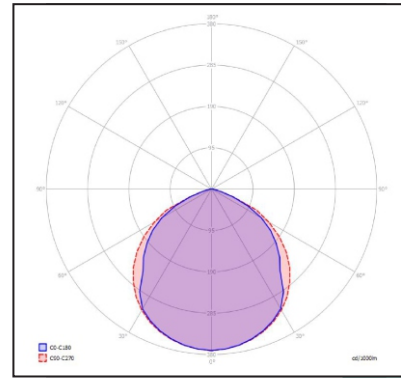

Photometric Data:

Model Name	NGB - LED			NGB - LED PRO				
Rated Wattage(W)	30W	44W	57W	40W	55W	72W	102W	150W
Amperage	700mA	700mA	700mA	700mA	1050mA	700mA	1050mA	700mA
Luminous Efficacy (system)	110lm/W	110lm/W	110lm/W	119lm/W	119lm/W	119lm/W	119lm/W	119lm/W
Luminous Flux (system)	3300lm	4840lm	6270lm	4760lm	6545lm	8568lm	12138lm	17850lm
Colour Rendering Index	>Ra80	>Ra80	>Ra80	>Ra70	>Ra70	>Ra70	>Ra70	>Ra70
Colour Temperature	4000K (3000K / 5000K available on request)							
Rated Voltage	220V-240V AC, 50/60Hz							
Ingress Protection Grade	IP66							
Ambient Temperature	-15°C to +35°C							
Power Factor	>0,95							
Rated Lifetime	60 000 Hr.							
Installation	Wall, Ceiling, Bracket and Pole mounting							
Dimensions	L x W x H							
	425x305x75mm							
Weight	6kg (6kg box)							