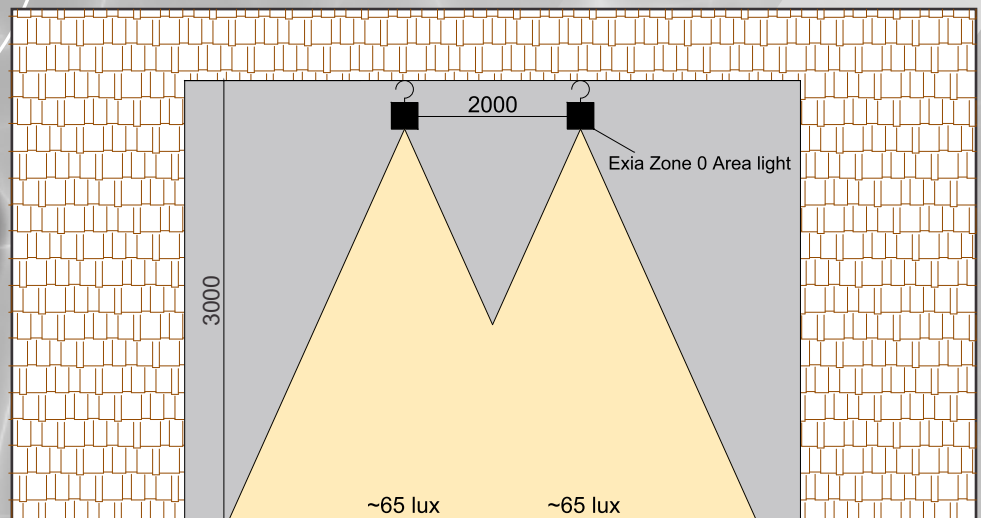

Ex ia Zone 0 Area Light

Zone 0

The **Ex ia Zone 0 Area Light** is a specialised Intrinsically safe Hazardous area luminaire for use in Zone 0 applications underground at the rock face. It consists of three 3W LED lamps with special optics for area distribution. It is designed to be hung on roof bolts spaced according to the installation manual. The **Ex ia Zone 0 Area Light** continues the proud heritage of NORDLAND LIGHTING's quality standards.

Application: Zone 0 Ex ia Areas

Ex-mark: Ex ia I/IIC T4

Body: Manufactured from injection moulded Polycarbonate and housed in a powder coated Mild steel cage.

Optic: LED's are diffused and spread with special optics for area lighting.

Mounting: The cage houses a permanent hook for hanging the luminaire on roof bolts. The installation is done by elevating the light with a charge stick to the mounting point.

Ingress Protection Rating: IP68