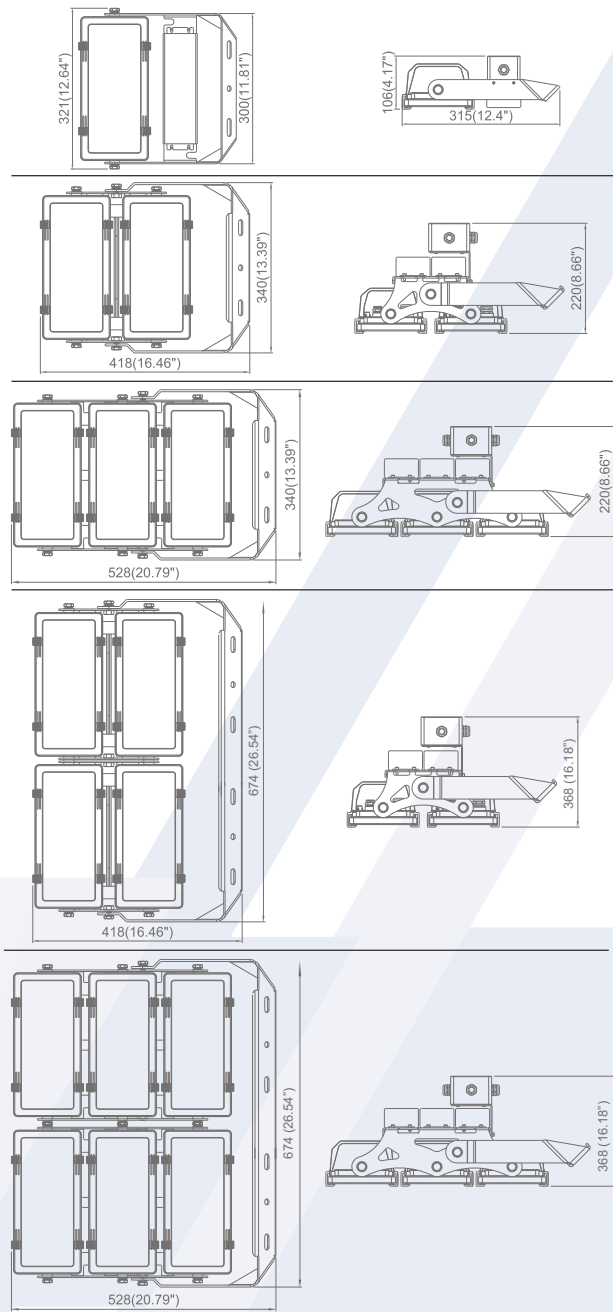

Gasket: The silicone sponge gasket between the glass and housing provides a IP65 seal for outdoor use.

Mounting: The body incorporates a 180° rotatable aluminium alloy stirrup,

Beam Angles: The optic lenses allows for various light distributions such as narrow, medium and wide.

Dimmable: Dali dimmable and Non-dimmable available on request.

Warranty: 5 Years

Photometric Data:

Model Name	NFL-HP Modular LED Floodlight				
Rated Wattage(W)	200W	400W	600W	800W	1200W
Luminous Flux(LM)	28000lm	56000lm	84000lm	112000lm	168000lm
Luminous Efficiency	140lm/W				
Colour Temperature	5000K (3000K,4000K Optional)				
Colour Rendering Index	Ra70 (Ra80, Ra90 Optional)				
Rated Voltage	100V-240V AC, 50/60Hz,10kV surge protection				
Ingress Protection Grade	IP65				
Ambient Temperature	-30°C to +40°C				
Power Factor	>0,92				
Rated Lifetime	50 000 Hr. (Ta=30°C@L70)				
Installation	Bracket mounting				
Beam Angle	F06001 (10°) / F06002 (15°) / F06003 (30°) / F06004 (15°x40°) / F06005 (45°) / F06006 (60°)				
Weight	4,1kg	9,4kg	15,3kg	24,4kg	30,6kg
Dimensions	L x W x H	L x W x H	L x W x H	L x W x H	L x W x H
	321x300x106mm	418x340x220mm	528x340x220mm	418x674x368mm	528x674x368mm