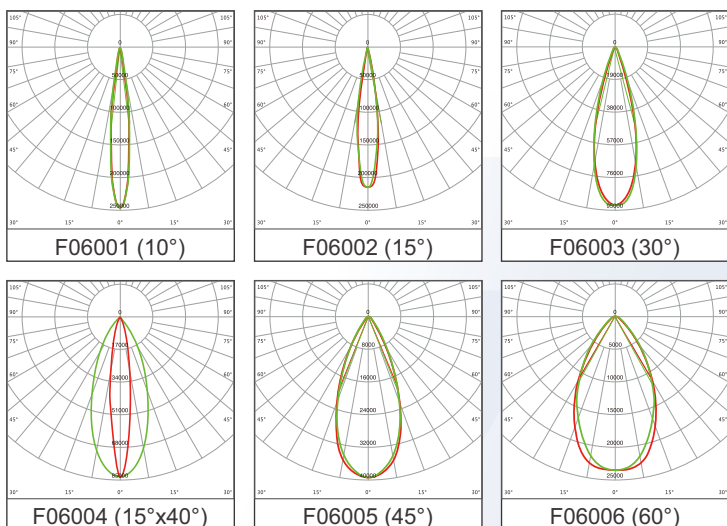

NFL-HP Modular LED Floodlight

Applications: High Masts / Parking / Toll Plaza / Recreational Sports / Building Facade

Housing: Manufactured from aluminium alloy powder coated silver, with a heavy duty toughened smooth clear glass refractor, and polycarbonate optical lens fitted into the aluminium alloy housing.

Gasket: The silicone sponge gasket between the glass and housing provides a IP65 seal for outdoor use.

Mounting: The body incorporates a 180° rotatable aluminium alloy stirrup,

Beam Angles: The optic lenses allows for various light distributions such as narrow, medium and wide.

Dimmable: Dali dimmable and Non-dimmable available on request.

Warranty: 5 Years

Photometric Data:

Model Name	NFL-HP Modular LED Floodlight				
Rated Wattage(W)	200W	400W	600W	800W	1200W
Luminous Flux(LM)	28000lm	56000lm	84000lm	112000lm	168000lm
Luminous Efficiency	140lm/W				
Colour Temperature	5000K (3000K,4000K Optional)				
Colour Rendering Index	Ra70 (Ra80, Ra90 Optional)				
Rated Voltage	100V-240V AC, 50/60Hz,10kV surge protection				
Ingress Protection Grade	IP65				
Ambient Temperature	-30°C to +40°C				
Power Factor	>0,92				
Rated Lifetime	50 000 Hr. (Ta=30°C@L70)				
Installation	Bracket mounting				
Beam Angle	F06001 (10°) / F06002 (15°) / F06003 (30°) / F06004 (15°x40°) / F06005 (45°) / F06006 (60°)				
Weight	4,1kg	9,4kg	15,3kg	24,4kg	30,6kg
Dimensions	L x W x H	L x W x H	L x W x H	L x W x H	L x W x H
	321x300x106mm	418x340x220mm	528x340x220mm	418x674x368mm	528x674x368mm

Nordland reserves the right to change any specification or design without prior notice.