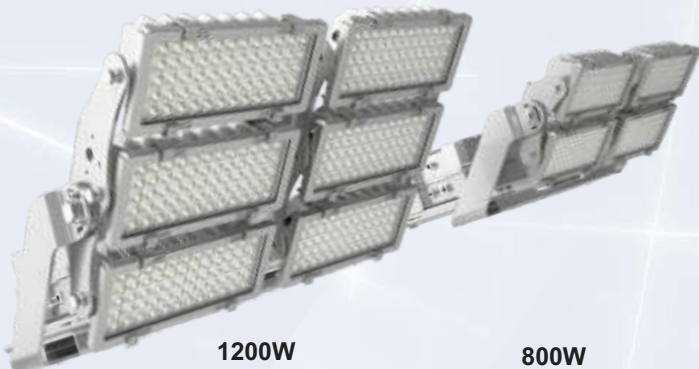

NFL-HP Modular LED Floodlight

1200W

800W

600W

400W

200W

The **NFL-HP Modular LED Floodlight** luminaire is aimed to provide superb lighting distribution with special designed optic lenses. This luminaire is not only used as a floodlight for sports or area lighting, but also as a perfect luminaire for building façade lighting. The Floodlight is designed to replace the conventional HID light sources and suitable for bracket mounting. Modern design, simple and exquisite smooth lines, energy efficient with high performance, low maintenance and long life span. The **NFL-HP Modular LED Floodlight** continues the proud heritage of NORDLAND LIGHTING's quality standards.

NORDLAND LIGHTING

NFL-HP Modular LED Floodlight

Applications: High Masts / Parking / Toll Plaza / Recreational Sports / Building Facade

Housing: Manufactured from aluminium alloy powder coated silver, with a heavy duty toughened smooth clear glass refractor, and polycarbonate optical lens fitted into the aluminium alloy housing.

Gasket: The silicone sponge gasket between the glass and housing provides a IP65 seal for outdoor use.

Mounting: The body incorporates a 180° rotatable aluminium alloy stirrup,

Beam Angles: The optic lenses allows for various light distributions such as narrow, medium and wide.