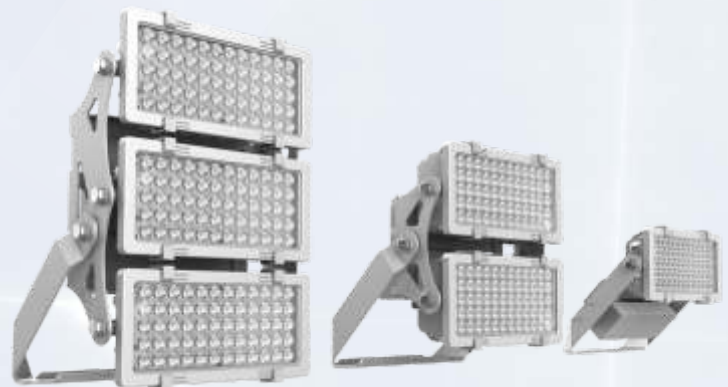

NFL-HP Modular LED Floodlight

1200W

800W

600W

400W

200W

The **NFL-HP Modular LED Floodlight** luminaire is aimed to provide superb lighting distribution with special designed optic lenses. This luminaire is not only used as a floodlight for sports or area lighting, but also as a perfect luminaire for building façade lighting. The Floodlight is designed to replace the conventional HID light sources and suitable for bracket mounting. Modern design, simple and exquisite smooth lines, energy efficient with high performance, low maintenance and long life span. The **NFL-HP Modular LED Floodlight** continues the proud heritage of NORDLAND LIGHTING's quality standards.

NORDLAND LIGHTING

NFL-HP Modular LED Floodlight

Applications: High Masts / Parking / Toll Plaza / Recreational Sports / Building Facade

Housing: Manufactured from aluminium alloy powder coated silver, with a heavy duty toughened smooth clear glass refractor, and polycarbonate optical lens fitted into the aluminium alloy housing.

Gasket: The silicone sponge gasket between the glass and housing provides a IP65 seal for outdoor use.

Mounting: The body incorporates a 180° rotatable aluminium alloy stirrup,

Beam Angles: The optic lenses allows for various light distributions such as narrow, medium and wide.