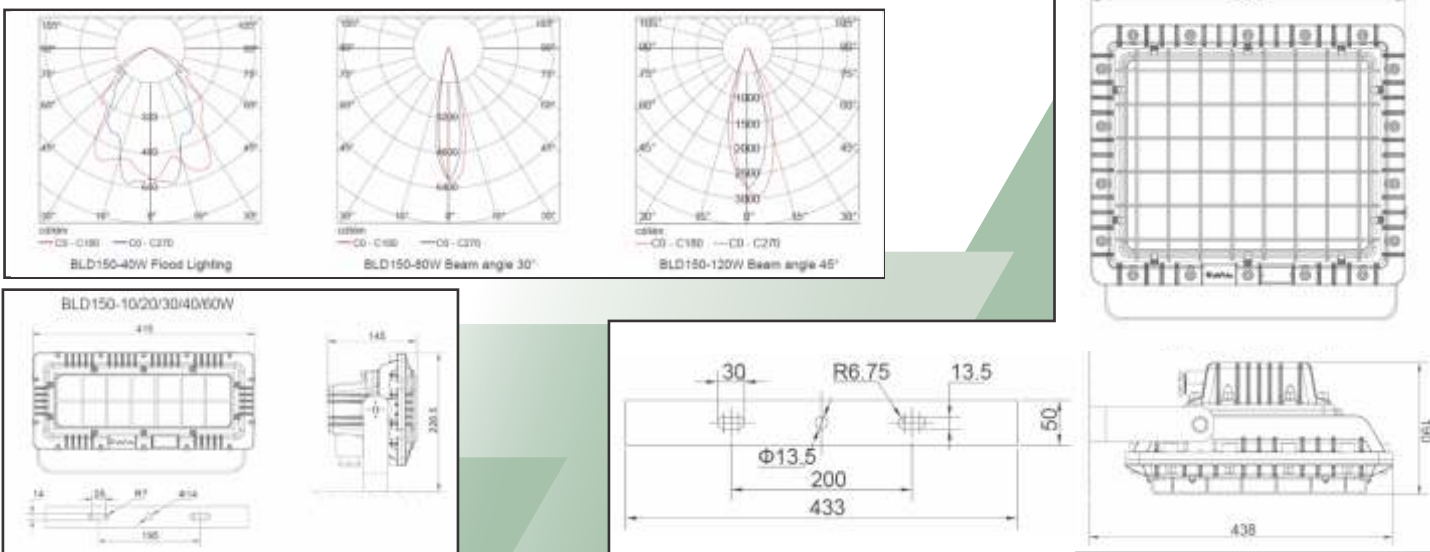

BLD150 LED Floodlight

Applications: Zone 1, 2, 21 & 22 Hazardous locations. Oil Refineries, Chemical and Petrochemical plants and Fuel Depots.

Body: Manufactured from Copper-free content aluminium alloy body with grey epoxy powdercoating. Includes a stainless steel wire guard. All external screws are stainless steel.

Lens: Shock & Temperature resistant borosilicate glass.

Gasket: Acid/Hydrocarbon resistant silicone gasket.

Note: Lightning Protection: All electronic products such as light fittings and computers are subject to violent destruction when struck by lightning. An independent lightning protection device, well earthed, needs to be inserted in the supply line before the lighting circuit, where any electronic control gear is used in light fittings. Control gear damaged by lightning is not covered under guarantee.

Control Gear: Multi-protection constant current LED driver with short-circuit and over voltage protection. AC/DC 90-305V, 50/60Hz

Cable Entry: Comes standard with an M25 x 1.5 thread hole.

Mounting: Supplied with a stainless steel stirrup which allows for various mounting options.

Emergency Mode: Only available in the 10W, 20W & 40W luminaire. 60min Emergency backup duration.

Warranty: 5 Years

Photometric Data:

Model Name	BLD150 LED Floodlight							
Rated Wattage(W)	10W	20W	30W	40W	60W	80W	120W	160W
Luminous Efficacy (system)	100lm/W	100lm/W	100lm/W	100lm/W	100lm/W	100lm/W	100lm/W	100lm/W
Luminous Flux (system)	1000lm	2000lm	3000lm	4000lm	6000lm	8000lm	12000lm	16000lm
Beam Angle	120°					30° / 45° / 120°		
Colour Temperature	5000K (3000K optional)							
Colour Rendering Index	>Ra80							
Rated Voltage	AC/DC 90V-305V, 50/60Hz							
Ingress Protection Grade	IP66							
Ambient Temperature	-20°C to +60°C							
Power Factor	0,95							
Rated Lifetime	>50 000 Hr. (L70/B10)							
Installation	Wall, Ceiling, and Bracket mounting							
Dimensions	L x W x H					L x W x H		
	415x226.5x145mm					464x438x190mm		
Fixing Centres (A)	195mm					200mm		
Weight (kg)	8.3kg					19.5kg		
Classification	Zone 1 - Zone 2 (Gas) & Zone 21 - Zone 22 (Dust)							
Ex-mark	Ex d IIB T6 Gb IP66 / Ex tb IIIB T85°C Db IP66							

Nordland reserves the right to change any specification or design without prior notice.