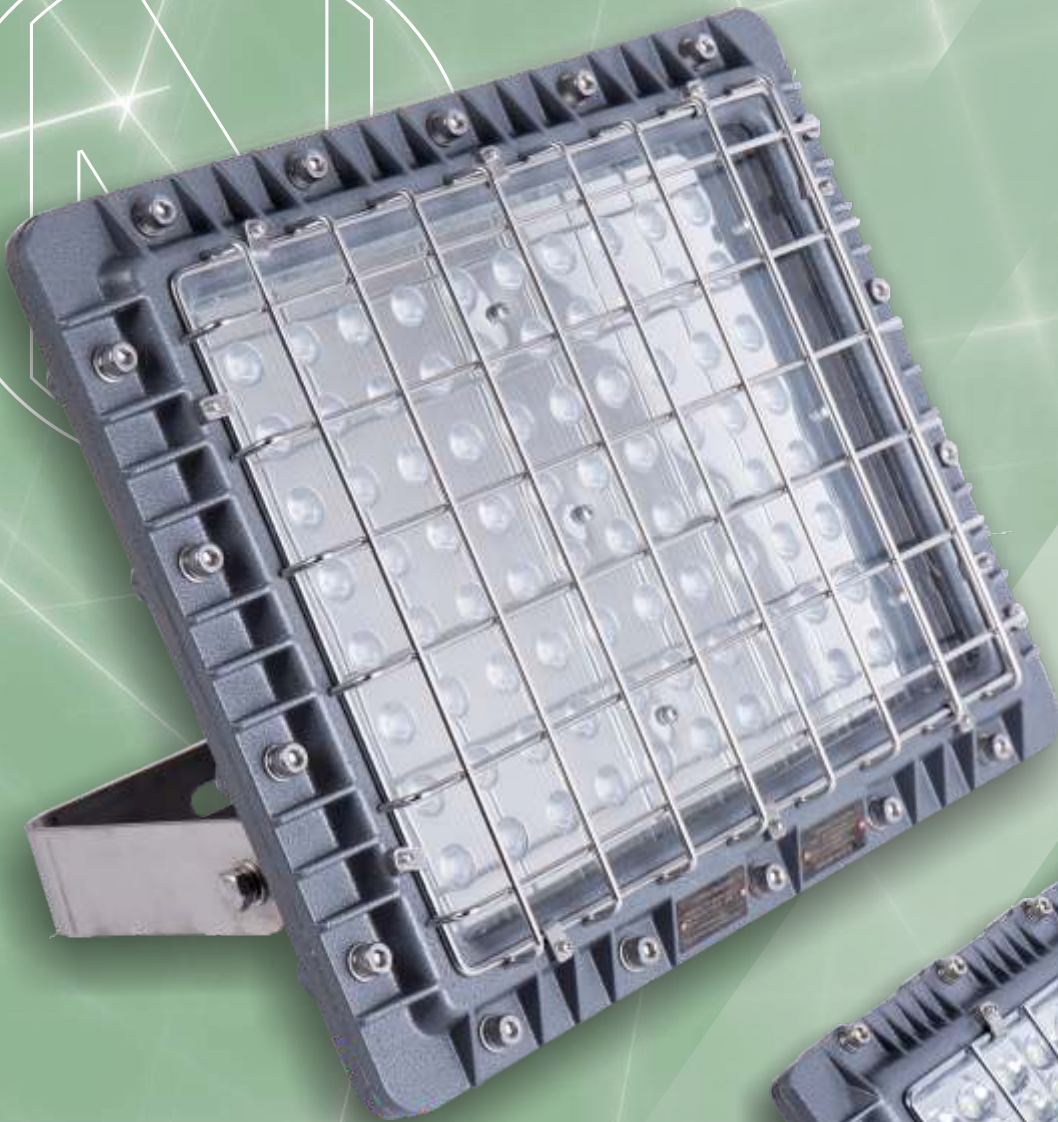

# BLD150 LED Floodlight

Zone 1, 2, 21 & 22

The **BLD150** is a high performance LED indoor and outdoor floodlight luminaire, designed and certified for Zone 1, 2, 21 and 22 hazardous areas. The luminaire is designed to replace the conventional HID lamp technology which makes it energy efficient with high performance, low maintenance and long life span. It's suitable for wall, ceiling and bracket mounting. The **BLD150** continues the proud heritage of NORDLAND LIGHTING's Ex safety standards whilst utilizing the latest LED technology.

## BLD150 LED Floodlight

**Applications:** Zone 1, 2, 21 & 22 Hazardous locations. Oil Refineries, Chemical and Petrochemical plants and Fuel Depots.

**Body:** Manufactured from Copper-free content aluminium alloy body with grey epoxy powdercoating. Includes a stainless steel wire guard. All external screws are stainless steel.

**Control Gear:** Multi-protection constant current LED driver with short-circuit and over voltage protection. AC/DC 90-305V, 50/60Hz

**Cable Entry:** Comes standard with an M25 x 1.5 thread hole.

**Mounting:** Supplied with a stainless steel stirrup which allows for various mounting options.