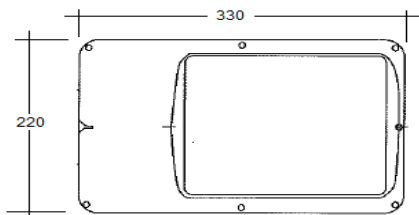

AGENTS

Western Cape
Matelec
rushana@matelec.co.za

KZN
Afrilite
afrite@unwed.co.za

Eastern Cape
Farad Agencies
farad@iafrica.com

Vaal Triangle
Lighting 2000
drew@lighting2000.co.za

Lighting 2020
nunnsca@gmail.com

PML (Moz.)
baptista.homo@pierlite.co.mz

Purcee Industrial Controls
patrick@purcee.net

Housing: The housing consists of a high pressure die cast aluminium thin wall body and frame with anti-corrosion treatment.

Refractor: 5.0 mm smooth glass refractor is fitted into a die cast aluminium frame.

Frame: The frame is fitted with 8 stainless steel vandal resistant screws.

Gasket: Silicone sponge gasket retained within a recess in the cast aluminium base provides seal for outdoor use. Ideal for wet or dust locations.

Control Gear: Constant Current LED Driver.
220/240V, 50/60Hz

Cable entry: Single compression gland for cable diameter 6-8mm.

Emergency Version: The bulkhead is suited for use as emergency lighting luminaire. Maintained and non-maintained modes are available.

Mountings: The body incorporates various mountings options including: wall and ceiling brackets, angled wall brackets, pole mounting bracket and floodlight mounting brackets.

LED

The bulkhead is designed to take LED boards, with different optical configurations.

Rated Lifetime: 50000 Hr. (L70/B10)

Various optical systems are available on request.