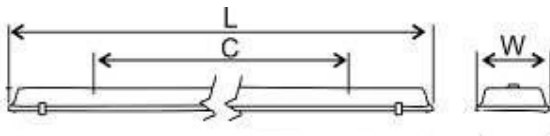

AGENTS

Western Cape
Matelec
rushana@matelec.co.za

KZN
Afrilite
afrilite@rweb.co.za

Eastern Cape
Farad Agencies
farad@iafrica.com

Vaal Triangle
Lighting 2000
drew@lighting2000.co.za

Lighting 2020
nunnsca@gmail.com

PML (Moz.)
baptista.homo@pierlite.co.mz

Purcee Industrial Controls
patrick@purcee.net

Body: DMC, glass fibre reinforced polyester compression moulded.

Control Gear: constant current driver.

Lens: 4 mm thick clear tempered plate glass.

Installation: the luminaire comes complete with cable and mounting studs which eliminates the need to open it for installation.

Clips: Double acting. Stainless steel clips.

Gasket: one piece polyurethane.

Emergency Version: To be used with an external Emergency Box (separate catalogue sheet available).

Rated life time: 50000 hr. (L80 / B10)

Dimming options available on request

Photometric Data

JBLS - LB600