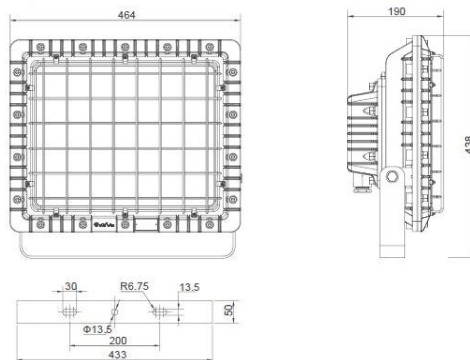

BLD150 – 80/100/120/160

Product Specification

Model Name	BLD150 – 60W	BLD150 – 80W/100W/120W	BLD150 – 160W
Power Consumption	60w	80W - 100w – 120w	160W
Colour Temperature	4500K	4500K	4500K
Luminous efficacy Lm/W	110Lm /W	110Lm /W	110Lm /W
Luminous Flux	6600lm	8800lm-11000lm -13200lm	17600lm
Colour Rendering Index	>80	>80	>80
Mains Voltage	220V – 240V AC	220V – 240V AC	220V – 240V AC
Mains Frequency	50- 60 Hz	50- 60 Hz	50- 60 Hz
Driver	Constant current	Constant current	Constant current
LED Configuration	40 CREE LED's	80 CREE LED's	80 CREE LED's
Power Factor	0.95	0.95	0.95
Ambient Temperature	-40 to +55°C	-40 to +55°C	-40 to +55°C
Weight	8.5kg	19.0kg	19.0Kg
Rated Lifetime	>50 000 Hours (L70/B10)	>50 000 Hours (L70/B10)	>50 000 Hours (L70/B10)
Beam Angle	120°	30° / 45° / 60°	30° / 45° / 60°
Ingress Protection	IP66	IP66	IP66

Photometric Data (electronic data on request)