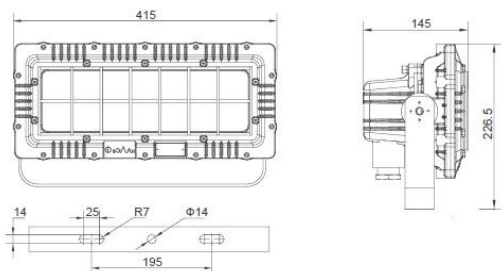

AGENTS

Western Cape
Matelec
rushana@matelec.co.za

KZN
Afrilite
afrite@urweb.co.za

Eastern Cape
Farad Agencies
farad@iafrica.com

Vaal Triangle
Lighting 2000
drew@lighting2000.co.za

Lighting 2020
nunnsc@gmail.com

PML (Moz.)
baptista.homo@pierlite.co.mz

Purcee Industrial Controls
patrick@purcee.net

BLD150 – 60