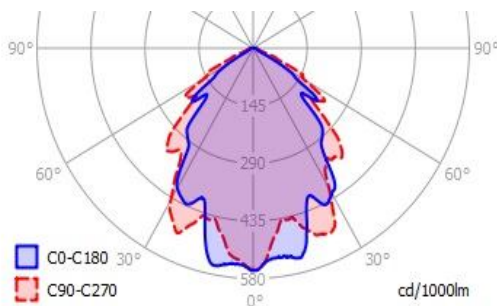

Lighting 2020
nunnsc@gmail.com

PML (Moz.)
baptista.homo@pierlite.co.mz

Purcee Industrial Controls
patrick@purcee.net

BLD150 – 60

BLD150 – 80/100/120/160

Product Specification

Model Name	BLD150 – 60W	BLD150 – 80W/100W/120W	BLD150 – 160W
Power Consumption	60w	80W - 100w – 120w	160W
Colour Temperature	4500K	4500K	4500K
Luminous efficacy Lm/W	110Lm /W	110Lm /W	110Lm /W
Luminous Flux	6600lm	8800lm-11000lm -13200lm	17600lm
Colour Rendering Index	>80	>80	>80
Mains Voltage	220V – 240V AC	220V – 240V AC	220V – 240V AC
Mains Frequency	50- 60 Hz	50- 60 Hz	50- 60 Hz
Driver	Constant current	Constant current	Constant current
LED Configuration	40 CREE LED's	80 CREE LED's	80 CREE LED's
Power Factor	0.95	0.95	0.95
Ambient Temperature	-40 to +55°C	-40 to +55°C	-40 to +55°C
Weight	8.5kg	19.0kg	19.0Kg
Rated Lifetime	>50 000 Hours (L70/B10)	>50 000 Hours (L70/B10)	>50 000 Hours (L70/B10)
Beam Angle	120°	30° / 45° / 60°	30° / 45° / 60°
Ingress Protection	IP66	IP66	IP66

Photometric Data (electronic data on request)

BLD150 - 60

BLD150 - 160 - Beam Angle 30°

BD-PFC-015-F7 Rev. 1 (Oct. 2016)

Nordland reserves the right to change any specification or design without prior notice