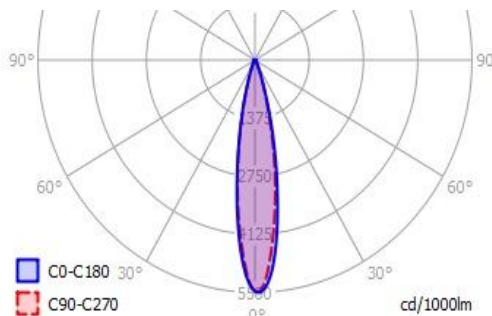

Lighting 2020
nunnsc@gmail.com

PML (Moz.)
baptista.homo@pierlite.co.mz

Purcee Industrial Controls
patrick@purcee.net

BLD150 – 60

BLD150 – 80/100/120/160

Product Specification

Model Name	BLD150 – 60W	BLD150 – 80W/100W/120W	BLD150 – 160W
Power Consumption	60w	80W - 100w – 120w	160W
Colour Temperature	4500K	4500K	4500K
Luminous efficacy Lm/W	110Lm /W	110Lm /W	110Lm /W
Luminous Flux	6600lm	8800lm-11000lm -13200lm	17600lm
Colour Rendering Index	>80	>80	>80
Mains Voltage	220V – 240V AC	220V – 240V AC	220V – 240V AC
Mains Frequency	50- 60 Hz	50- 60 Hz	50- 60 Hz
Driver	Constant current	Constant current	Constant current
LED Configuration	40 CREE LED's	80 CREE LED's	80 CREE LED's
Power Factor	0.95	0.95	0.95
Ambient Temperature	-40 to +55°C	-40 to +55°C	-40 to +55°C
Weight	8.5kg	19.0kg	19.0Kg
Rated Lifetime	>50 000 Hours (L70/B10)	>50 000 Hours (L70/B10)	>50 000 Hours (L70/B10)
Beam Angle	120°	30° / 45° / 60°	30° / 45° / 60°
Ingress Protection	IP66	IP66	IP66

Photometric Data (electronic data on request)

BLD150 - 60

BLD150 - 160 - Beam Angle 30°

BD-PFC-015-F7 Rev. 1 (Oct. 2016)

Nordland reserves the right to change any specification or design without prior notice