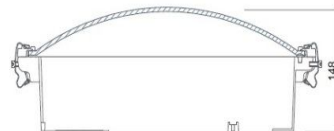

Cable entry: Single compression gland for cable diameter 8-11mm.

Emergency Version: The bulkhead is suited for use as a self-contained **LED** emergency lighting luminaire.

Mountings: the body incorporates many choices of options including: wall and ceiling brackets, angled wall brackets, anti-vibration brackets, pole mounting bracket and angled post top brackets.

LED: The bulkhead is designed to take 3 x **LED** with lens for wider distribution.

Rated life time: 50000 Hr. (L70/B10)

Photometric data

NGBP3X280LED

Catalogue Number	Wattage (W)	Lumen	Length (mm)	Width (mm)	Height (mm)	Mass (Kg)
NGBP 3x280LED	30W	2471	400	280	148	5,0