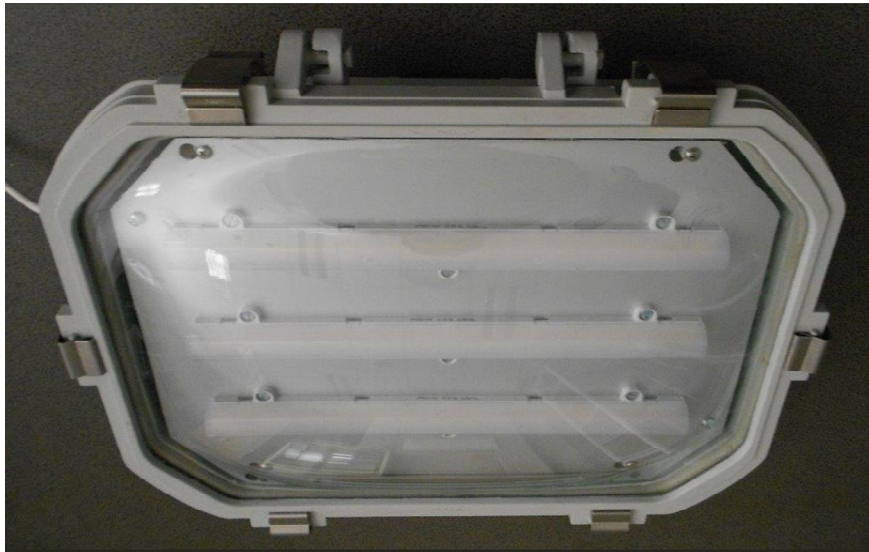

NGBP - LED

NGBP 3x280LED

The **NGBP 3x280 LED** bulkhead luminaire range has been designed for Corrosive and Hazardous atmospheres, Zone 2, 21 and 22 hazardous applications. This weather-proof bulkhead luminaire range is suitable for ceiling, wall or pole mounting.

**Warning: Isolate elsewhere before open the glass cover.
Do not open when energized or an explosive atmosphere is present and
“warning static hazard”**

I.A. Number: MASCS/16-2079X

Explosion Protection: NGB 3x280 LED/Ex nA IIC T4 Gc

Housing: Manufactured from LM6 high pressure die cast aluminium, with a heavy duty toughened smooth clear glass refractor, fitted into a die cast aluminium frame.

Frame: The frame is fitted with 6 spring stainless steel fingertip latches which hold the frame in position. The hinged frame is reversible for easy installation.

Cable entry: Single compression gland for cable diameter 8-11mm.

Emergency Version: The bulkhead is suited for use as a self-contained **LED** emergency lighting luminaire.

Mountings: the body incorporates many choices of options including: wall and ceiling brackets, angled wall brackets, anti-vibration brackets, pole mounting bracket and angled post top brackets.