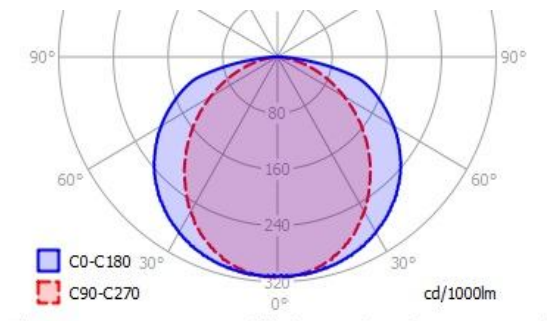

LED: The bulkhead is designed to take 3 x **LED** with lens for wider distribution.

Rated life time: 50000 Hr. (L70/B10)

Photometric data

NGBP3X280LED

Catalogue Number	Wattage (W)	Lumen	Length (mm)	Width (mm)	Height (mm)	Mass (Kg)
NGBP 3x280LED	30W	2471	400	280	148	5,0