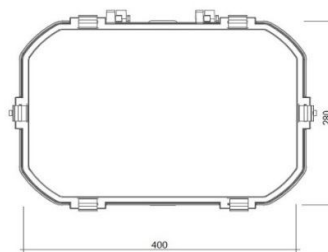

Cable entry: Single compression gland for cable diameter 8-11mm.

Emergency Version: The bulkhead is suited for use as a self-contained **LED** emergency lighting luminaire.

Mountings: the body incorporates many choices of options including: wall and ceiling brackets, angled wall brackets, anti-vibration brackets, pole mounting bracket and angled post top brackets.

LED: The bulkhead is designed to take 3 x **LED** with lens for wider distribution.

Rated life time: 50000 Hr. (L70/B10)

Photometric data

NGBP3X280LED

Catalogue Number	Wattage (W)	Lumen	Length (mm)	Width (mm)	Height (mm)	Mass (Kg)
NGBP 3x280LED	30W	2471	400	280	148	5,0