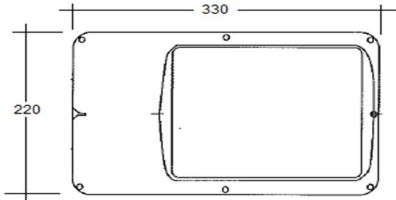

AGENTS

Western Cape
Matelec
rushana@matelec.co.za

KZN
Afrilite
afrite@nwep.co.za

Eastern Cape
Farad Agencies
farad@iafrica.com

Vaal Triangle
Lighting 2000
drew@lighting2000.co.za

Lighting 2020
nunnsc@gmail.com

PML (Moz.)
baptista.homo@pierlite.co.mz

Purcee Industrial Controls
patrick@purcee.net

Housing: The housing consists of a high

pressure die cast aluminium thin wall body and frame with anti-corrosion treatment.

Reflector: 5.0 mm smooth glass reflector is fitted into a die cast aluminium frame.

Frame: The frame is fitted with 8 stainless steel vandal resistant screws.

Gasket: Silicone sponge gasket retained within a recess in the cast aluminium base provides seal for outdoor use. Ideal for wet or dust locations.

Control Gear: Constant Current LED Driver.
220/240V, 50/60Hz

Cable entry: Single compression gland for cable diameter 6-8mm.

Emergency Version: The bulkhead is suited for use as emergency lighting luminaire. Maintained and non-maintained modes are available.

Mountings: The body incorporates various mounting options including: wall and ceiling brackets, angled wall brackets, pole mounting bracket and floodlight mounting brackets.

LED

The bulkhead is designed to take **LED** boards, with different optical configurations.

Rated Lifetime: 50000 Hr. (L70/B10)

Various optical systems are available on request.