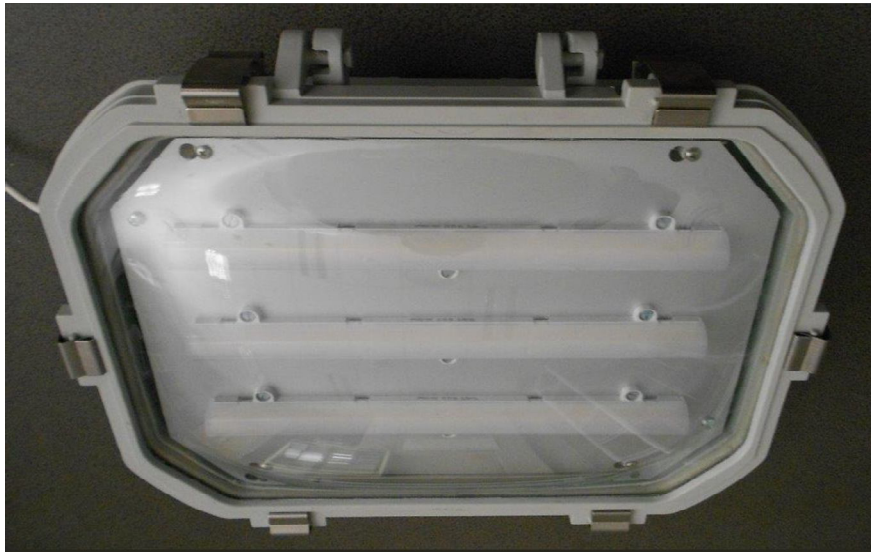

NGBP - LED

NGBP 3x280LED

The **NGBP 3x280 LED** bulkhead luminaire range has been designed for Corrosive and Hazardous atmospheres, Zone 2, 21 and 22 hazardous applications. This weather-proof bulkhead luminaire range is suitable for ceiling, wall or pole mounting.

Warning: Isolate elsewhere before open the glass cover.
Do not open when energized or an explosive atmosphere is present and “warning static hazard”

I.A. Number: MASCS/16-2079X

Explosion Protection: NGB 3x280 LED/Ex nA IIC T4 Gc

Housing: Manufactured from LM6 high pressure die cast aluminium, with a heavy duty toughened smooth clear glass refractor, fitted into a die cast aluminium frame.

Frame: The frame is fitted with 6 spring stainless steel fingertip latches which hold the frame in position. The hinged frame is reversible for easy installation.

Cable entry: Single compression gland for cable diameter 8-11mm.

Emergency Version: The bulkhead is suited for use as a self-contained **LED** emergency lighting luminaire.

Mountings: the body incorporates many choices of options including: wall and ceiling brackets, angled wall brackets, anti-vibration brackets, pole mounting bracket and angled post top brackets.