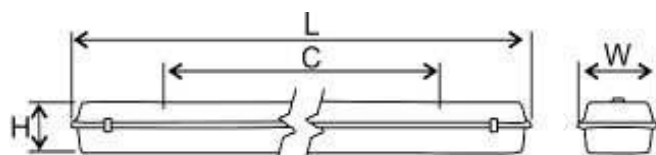

Body: GRP glass fibre reinforced polyester compression moulded.

Control Gear Tray: Aluminium gear tray carries LED driver and LED strips, is also designed to act as a reflector. Two cords allow the gear tray to be suspended from the body during installation and service.

Clip: Double acting. Stainless steel clips.

Lens: Injection moulded polycarbonate with internal prism.

Suspension: The rear of the body has inserts threaded M6, suitable for pole clamps, or wall / ceiling brackets. The luminaire is supplied with hooks for chain suspension.

Cable Entry: The body has two 20mm entries. One is plugged the other is fitted with an Ex n compression gland. Metal gland or two gland entries are available on request.

For temperature classifications, refer to **Table 1** in the Technical Section of the catalogue.