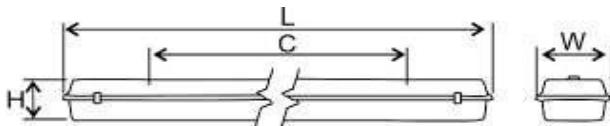

AGENTS

Western Cape
Matelec
rushana@matelec.co.za

KZN
Afrilite
afrilite@nwep.co.za

Eastern Cape
Farad Agencies
farad@iafrica.com

Vaal Triangle
Lighting 2000
drew@lighting2000.co.za

Lighting 2020
nunnsca@gmail.com

PML (Moz.)
baptista.homo@pierlite.co.mz

Purcee Industrial Controls
patrick@purcee.net

Body: DMC, glass fibre reinforced polyester compression moulded.

Cable entry: Two 20 mm diameter cable entries are provided for through wiring. Plugs are supplied for blanking off. Glands are not provided.

Lens: Injection moulded clear for **LED TUBES** with linear internal prism.

LED TUBES: The milky-white frosted and clear glass tube provides high light transmittance and soft light with good impact resistance and safety. Internal constant - current driver power is provided to ensure that the operation of the LED tubes is not affected by fluctuation of high voltages and ambient temperatures.

Ambient Temperature: -10°C ~ +45°C

Rated life: 35000 hr. for **LED tubes**

Clips: Polyamide for **JBL-T**.

Photometric Data

JBLT 2 / 4Ft

LED TUBES