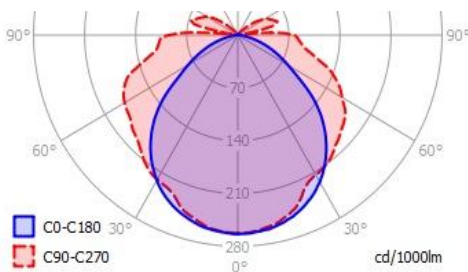

Ambient Temperature: -10°C ~ +45°C

Rated life: 35000 hr. for **LED tubes**

Clips: Polyamide for **JBL-T**.

Photometric Data

JBLT 2 / 4Ft

LED TUBES

Catalogue No.	Wattage (W)	L (mm)	W (mm)	H (mm)	Lumen Output
Frosted glass tubes					
JBLT 2 / 4Ft	2x18W	1310	172	115	3610
JBLT 2 / 5Ft	2x24W	1610	172	115	4594
Clear glass tubes					
JBLT 2 / 4Ft	2x18W	1310	172	115	3926
JBLT 2 / 5Ft	2x24W	1610	172	115	4926