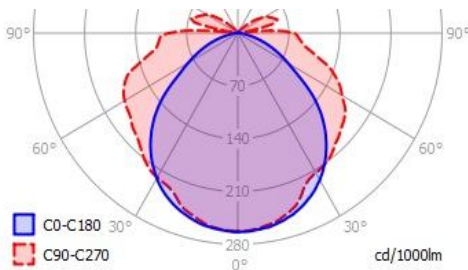

Ambient Temperature: -10°C ~ +45°C

Rated life: 35000 hr. for **LED tubes**

Clips: Polyamide for **JBL-T**.

Photometric Data

JBLT 2 / 4Ft

LED TUBES

Catalogue No.	Wattage (W)	L (mm)	W (mm)	H (mm)	Lumen Output
Frosted glass tubes					
JBLT 2 / 4Ft	2x18W	1310	172	115	3610
JBLT 2 / 5Ft	2x24W	1610	172	115	4594
Clear glass tubes					
JBLT 2 / 4Ft	2x18W	1310	172	115	3926
JBLT 2 / 5Ft	2x24W	1610	172	115	4926