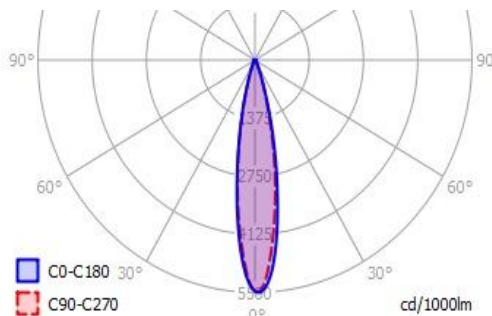

Lighting 2020
nunnsca@gmail.com

PML (Moz.)
baptista.homo@pierlite.co.mz

Purcee Industrial Controls
patrick@purcee.net

BLD150 – 60

BLD150 – 80/100/120/160

Product Specification

Model Name	BLD150 – 60W	BLD150 – 80W/100W/120W	BLD150 – 160W
Power Consumption	60w	80W - 100w – 120w	160W
Colour Temperature	4500K	4500K	4500K
Luminous efficacy Lm/W	110Lm /W	110Lm /W	110Lm /W
Luminous Flux	6600lm	8800lm-11000lm -13200lm	17600lm
Colour Rendering Index	>80	>80	>80
Mains Voltage	220V – 240V AC	220V – 240V AC	220V – 240V AC
Mains Frequency	50- 60 Hz	50- 60 Hz	50- 60 Hz
Driver	Constant current	Constant current	Constant current
LED Configuration	40 CREE LED's	80 CREE LED's	80 CREE LED's
Power Factor	0.95	0.95	0.95
Ambient Temperature	-40 to +55°C	-40 to +55°C	-40 to +55°C
Weight	8.5kg	19.0kg	19.0Kg
Rated Lifetime	>50 000 Hours (L70/B10)	>50 000 Hours (L70/B10)	>50 000 Hours (L70/B10)
Beam Angle	120°	30° / 45° / 60°	30° / 45° / 60°
Ingress Protection	IP66	IP66	IP66

Photometric Data (electronic data on request)

BLD150 - 60

BLD150 - 160 - Beam Angle 30°

BD-PFC-015-F7 Rev. 1 (Oct. 2016)

Nordland reserves the right to change any specification or design without prior notice