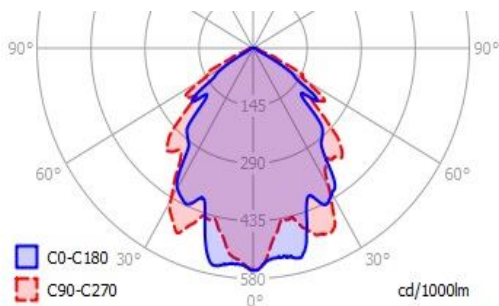

Lighting 2020
nunnsca@gmail.com

PML (Moz.)
baptista.homo@pierlite.co.mz

Purcee Industrial Controls
patrick@purcee.net

BLD150 – 60

BLD150 – 80/100/120/160

Product Specification

Model Name	BLD150 – 60W	BLD150 – 80W/100W/120W	BLD150 – 160W
Power Consumption	60w	80W - 100w – 120w	160W
Colour Temperature	4500K	4500K	4500K
Luminous efficacy Lm/W	110Lm /W	110Lm /W	110Lm /W
Luminous Flux	6600lm	8800lm-11000lm -13200lm	17600lm
Colour Rendering Index	>80	>80	>80
Mains Voltage	220V – 240V AC	220V – 240V AC	220V – 240V AC
Mains Frequency	50- 60 Hz	50- 60 Hz	50- 60 Hz
Driver	Constant current	Constant current	Constant current
LED Configuration	40 CREE LED's	80 CREE LED's	80 CREE LED's
Power Factor	0.95	0.95	0.95
Ambient Temperature	-40 to +55°C	-40 to +55°C	-40 to +55°C
Weight	8.5kg	19.0kg	19.0Kg
Rated Lifetime	>50 000 Hours (L70/B10)	>50 000 Hours (L70/B10)	>50 000 Hours (L70/B10)
Beam Angle	120°	30° / 45° / 60°	30° / 45° / 60°
Ingress Protection	IP66	IP66	IP66

Photometric Data (electronic data on request)

BLD150 - 60

BLD150 - 160 - Beam Angle 30°

BD-PFC-015-F7 Rev. 1 (Oct. 2016)

Nordland reserves the right to change any specification or design without prior notice